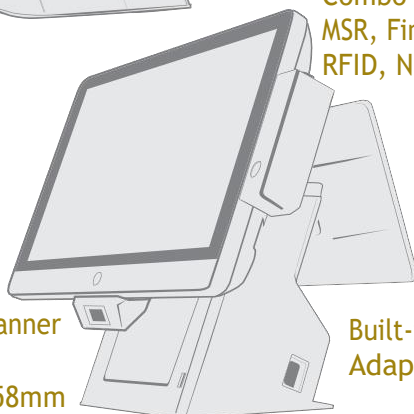

11.6inch
HD Screen

Sim
Card
Slot

Small
Footprint

Cash drawer
Interface

Combo Card Reader -
MSR, Fingerprint,
RFID, NFC, ibutton

Built-in Barcode Scanner

80mm / 58mm
Thermal Receipt Printer

Built-in Power
Adapter

- ▶ 15.6" HD Display
- ▶ Choice of Configuration: RK3566 Projected
- ▶ Capacitive Touch screen
- ▶ Built-in 80mm Thermal Receipt Printer with Auto cutter, 250mm/sec
- ▶ 11.6inch Second Display with or without touch screen
- ▶ Wi-Fi 2.4GHz, Bluetooth 5.04
- ▶ Rechargeable Battery support for 1.5hrs to 3hrs
- ▶ Integrated Power Adapter
- ▶ Built-in Cash Drawer Interface
- ▶ Easily replaceable Printer
- ▶ Upgradeable Second Display
- ▶ Compact Foot Print

Specifications

Conguration	CPU	RK3566, Quad-core Cortex-A55, Mali-G52 EE – 2.0Ghz
	Ram	4 Gb DDR4 Ram
	EMMC/SSD	16Gb EMMC
Screen	Screen Size	11.6", 15.6"
	Interface	EDP
	Resolution	1366*768 (1920*1080 Optional)
	Brightness	220-250nits
Touch screen	Touch Panel	Projected Capacitive
	Key Difference	Single Display Support
	Wi-Fi & Bluetooth	2.4Ghz, 5.0
OS	Android	Android 11 with GMS
Interfaces	RS232	1
	USB	4
	TF Card	1
	Micro USB	1
	HDMI	NA
	Audio	1
	LAN	1
	RJ11 Cash Drawer	1
	Speakers	1
	Color	Matte Black or Pearl White
Adapter	Power Adapter	24V, 4A
POS Printer		
	Speed	250mm/sec
	Interface	USB + RS232
	Cutter	Partial Cut
	Paper Size	80, 58mm
Optional Accessories		
	Scanner	2D/1D Barcode scanner
	Second Display	11.6" Second Display with or without Touch screen, HDMI Int
	SIM Card	4G
	Card Reader	MSR, MSR+RFID+NFC, MSR+FP, MSR+ibutton
	Battery	18.5v, 2600Mah, 1.5hr to 2hr working time
	GW	8.5kg
	Box Dimension	51*33.5*46cm